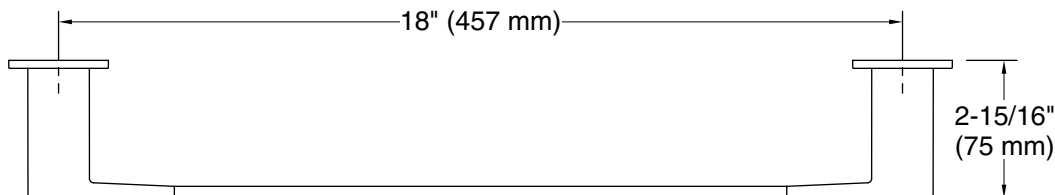

Technical Information

All product dimensions are nominal.

Installation Type: Wall-mount

Material: Zinc, Stainless Steel

Notes

Install this product according to the installation instructions.

CAUTION: Risk of personal injury. Do not install these products in any area where they are likely to be used inadvertently as a grab bar or support bar. These products are not designed or intended for use as a grab bar or support bar.