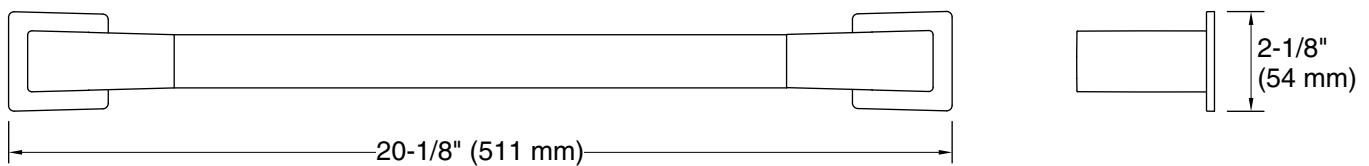

Technical Information

All product dimensions are nominal.

Installation Type: Wall-mount

Material: Zinc, Stainless Steel

Notes

Install this product according to the installation instructions.

CAUTION: Risk of personal injury. Do not install these products in any area where they are likely to be used inadvertently as a grab bar or support bar. These products are not designed or intended for use as a grab bar or support bar.